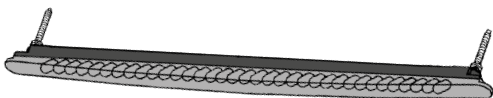

P 19872

FPC: 360/430/599

Lente fumè/Smoked lens
Exclusivity NOVITEC - Stetten

P 743

FLC: 360/430/5997458/FF/F12