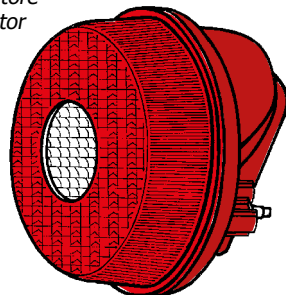

P 19080

GOP: 355/F50/360 MODENA
550/575 MARANEL-

Posizione/Stop/Catadiottro/Indicatore
Parking lamp/Stop/Flasher/Reflector