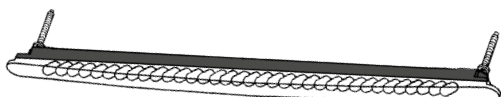

Versione speciale fumè
Smoked special version

Exclusivity NOVITEC - Stetten

P 19870

FPC: 360/430/599

Lente rossa/Red lens

P 19871

FPC: 360/430/599

Lente bianca/White lens