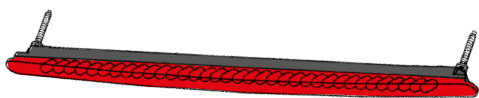

Versione speciale fumè
Smoked special version

Exclusivity NOVITEC - Stetten

P 19870

FPC: 360/430/599

Lente rossa/Red lens

P 19871

FPC: 360/430/599

Lente bianca/White lens