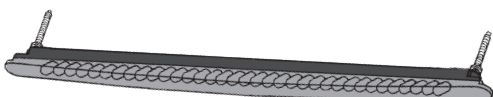

Lente rossa/Red lens

P 19871

FPC: 360/430/599

Lente bianca/White lens

P 19872

FPC: 360/430/599

Lente fumè/Smoked lens

Exclusivity NOVITEC - Stetten