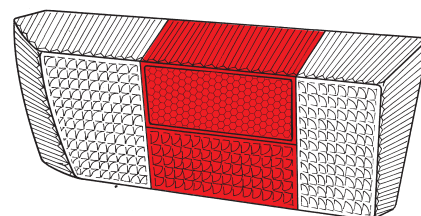

GOP: GOLF (1974 → 80)

Versione speciale bianca  
White special version

P 12946 <sup>/D</sup>/<sub>S</sub>

GOP: GOLF (1974 → 80)

Versione speciale fumè  
Smoked special version

P 12941 <sup>/D</sup>/<sub>S</sub>

GOP: GOLF (1974 → 80)

Versione speciale bianca/rossa  
White/red special version

P 12942 <sup>/D</sup>/<sub>S</sub>

GOP: GOLF (1974 → 80)

Versione speciale fumè/rossa  
Smoked/Red special version