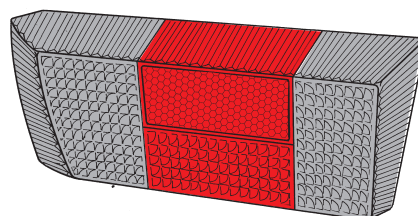

GOP: GOLF (1974 → 80)

Versione speciale bianca  
White special version

P 12946 <sup>/D</sup>/<sub>S</sub>

GOP: GOLF (1974 → 80)

Versione speciale fumè  
Smoked special version

P 12941 <sup>/D</sup>/<sub>S</sub>

GOP: GOLF (1974 → 80)

Versione speciale bianca/rossa  
White/red special version

P 12942 <sup>/D</sup>/<sub>S</sub>

GOP: GOLF (1974 → 80)

Versione speciale fumè/rossa  
Smoked/Red special version