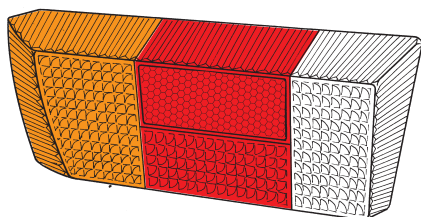

## OMOLOGAZIONE EUROPEA EUROPEAN APPROVAL

P 12940 <sup>/D</sup>/<sub>S</sub>

GOP: GOLF (1974 → 80)

P 12947 <sup>/D</sup>/<sub>S</sub>

GOP: GOLF (1974 → 80)

Versione speciale rossa  
Red special version

P 12943 <sup>/D</sup>/<sub>S</sub>

GOP: GOLF (1974 → 80)

Versione speciale bianca  
White special version

P 12944 <sup>/D</sup>/<sub>S</sub>

GOP: GOLF (1974 → 80)

Versione speciale fumè  
Smoked special version

P 12945 <sup>/D</sup>/<sub>S</sub>

GOP: GOLF (1974 → 80)

Versione speciale bianca  
White special version

P 12946 <sup>/D</sup>/<sub>S</sub>

GOP: GOLF (1974 → 80)

Versione speciale fumè  
Smoked special version

P 12941 <sup>/D</sup>/<sub>S</sub>