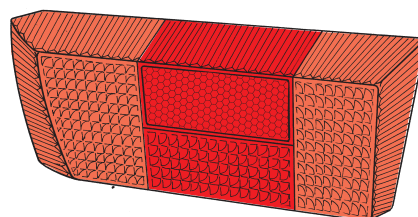

## OMOLOGAZIONE EUROPEA EUROPEAN APPROVAL

P 12940 <sup>/D</sup>/<sub>S</sub>

GOP: GOLF (1974 → 80)

P 12947 <sup>/D</sup>/<sub>S</sub>

GOP: GOLF (1974 → 80)

Versione speciale rossa  
Red special version

P 12943 <sup>/D</sup>/<sub>S</sub>

GOP: GOLF (1974 → 80)

Versione speciale bianca  
White special version

P 12944 <sup>/D</sup>/<sub>S</sub>

GOP: GOLF (1974 → 80)

Versione speciale fumè  
Smoked special version

P 12945 <sup>/D</sup>/<sub>S</sub>

GOP: GOLF (1974 → 80)

Versione speciale bianca  
White special version

P 12946 <sup>/D</sup>/<sub>S</sub>

GOP: GOLF (1974 → 80)

Versione speciale fumè  
Smoked special version

P 12941 <sup>/D</sup>/<sub>S</sub>

GOP: GOLF (1974 → 80)

Versione speciale bianca/rossa  
White/red special version

P 12942 <sup>/D</sup>/<sub>S</sub>

GOP: GOLF (1974 → 80)

Versione speciale fumè/rossa  
Smoked/Red special version