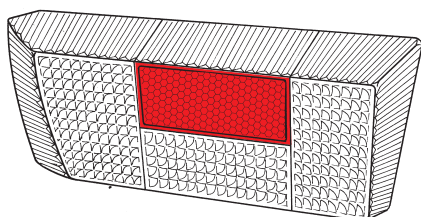

GOP: GOLF (1974 → 80)

Versione speciale bianca  
White special version

P 12944 <sup>/D</sup>/<sub>S</sub>

GOP: GOLF (1974 → 80)

Versione speciale fumè  
Smoked special version

P 12945 <sup>/D</sup>/<sub>S</sub>

GOP: GOLF (1974 → 80)

Versione speciale bianca  
White special version

P 12946 <sup>/D</sup>/<sub>S</sub>

GOP: GOLF (1974 → 80)

Versione speciale fumè  
Smoked special version

P 12941 <sup>/D</sup>/<sub>S</sub>