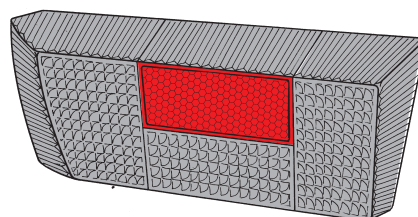

GOP: GOLF (1974 → 80)

Versione speciale bianca  
White special version

P 12944 <sup>/D</sup>/<sub>S</sub>

GOP: GOLF (1974 → 80)

Versione speciale fumè  
Smoked special version

P 12945 <sup>/D</sup>/<sub>S</sub>

GOP: GOLF (1974 → 80)

Versione speciale bianca  
White special version

P 12946 <sup>/D</sup>/<sub>S</sub>

GOP: GOLF (1974 → 80)

Versione speciale fumè  
Smoked special version

P 12941 <sup>/D</sup>/<sub>S</sub>